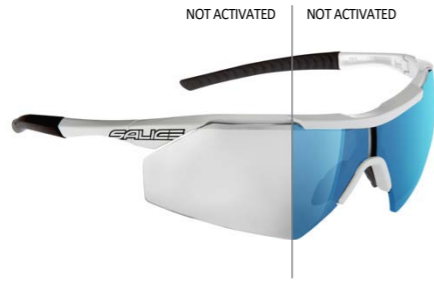

POLARFLEX RWP

RW by nxt

IR INFRARED

IN DOTAZIONE SECONDA LENTE TRASPARENTE
WITH CLEAR SPARE LENS

004

RW by nxt

LENTE FOTOCROMATICA SPECCHIATA
MIRROR PHOTOCROMIC LENS

NOT ACTIVATED

ACTIVATED

VIDEO 3D

3D MOVIE