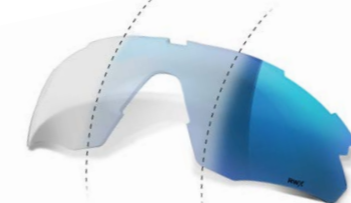

CAT 1   CAT 2   CAT 3

NOT ACTIVATED   ACTIVATED

RWX by **nyxt**
LENTE FOTOCROMATICA SPECCHIATA
MIRROR PHOTOCROMIC LENS

POLARFLEX RWP
LENTE POLARIZZATA SPECCHIATA RW
MIRROR POLARIZED LENS