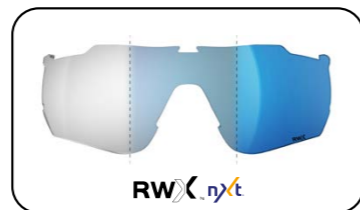

LOGO 3D
3D LOGO

GOMMINO ANTISCIVOLO
ANTI-SLIP RUBBER TIP

IN DOTAZIONE 022
INCLUDED WITH

SECONDA LENTE
SECOND LENS

RW

TRASPARENTE • CLEAR

RWX

RWK.nxt