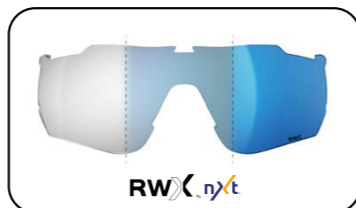

IN DOTAZIONE INCLUDED WITH 023

SECONDALENTE SECOND LENS

RW

RADIUM • RADIUM

RWX

RWX.nxt

Josip Rumac

PH: BETTINI PHOTO