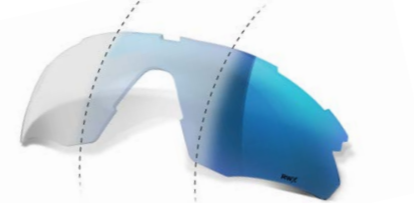

CAT 1 CAT 2 CAT 3

NOT ACTIVATED

ACTIVATED

VIDEO 3D

3D MOVIE