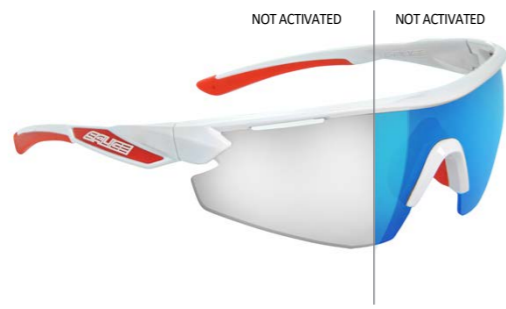

RW next

IR INFRARED

IN DOTAZIONE SECONDALENTE TRASPARENTE
WITH CLEAR SPARE LENSES

012

RW next

LENTE FOTOCROMICA SPECCHIATA
MIRROR PHOTOCROMIC LENS

VIDEO 3D

3D MOVIE