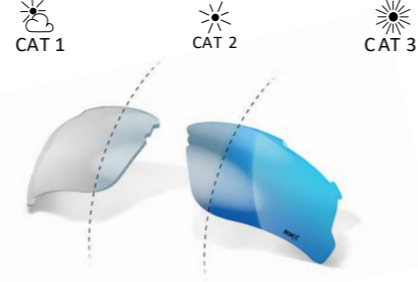

POLARFLEX RWP

RW by nxt

IR INFRARED

IN DOTAZIONE SECONDA LENTE TRASPARENTE
WITH CLEAR SPARE LENS

004

RW by nxt

LENTE FOTOCROMATICA SPECCHIATA
MIRROR PHOTOCROMIC LENS

NOT ACTIVATED

ACTIVATED

VIDEO 3D

3D MOVIE