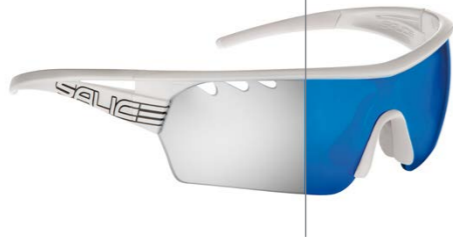

FORMA LENTE RWX - RWX LENS SHAPE

NOT ACTIVATED NOT ACTIVATED