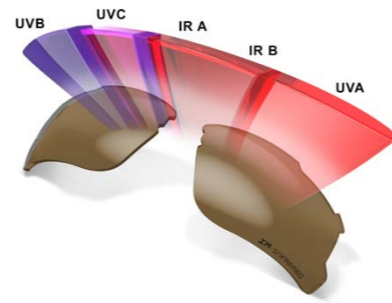

IR-INFRARED

PROTEZIONE TOTALE
DAI RAGGI ULTRAVIOLETTI
TOTAL PROTECTION FROM
ULTRAVIOLET RAYS